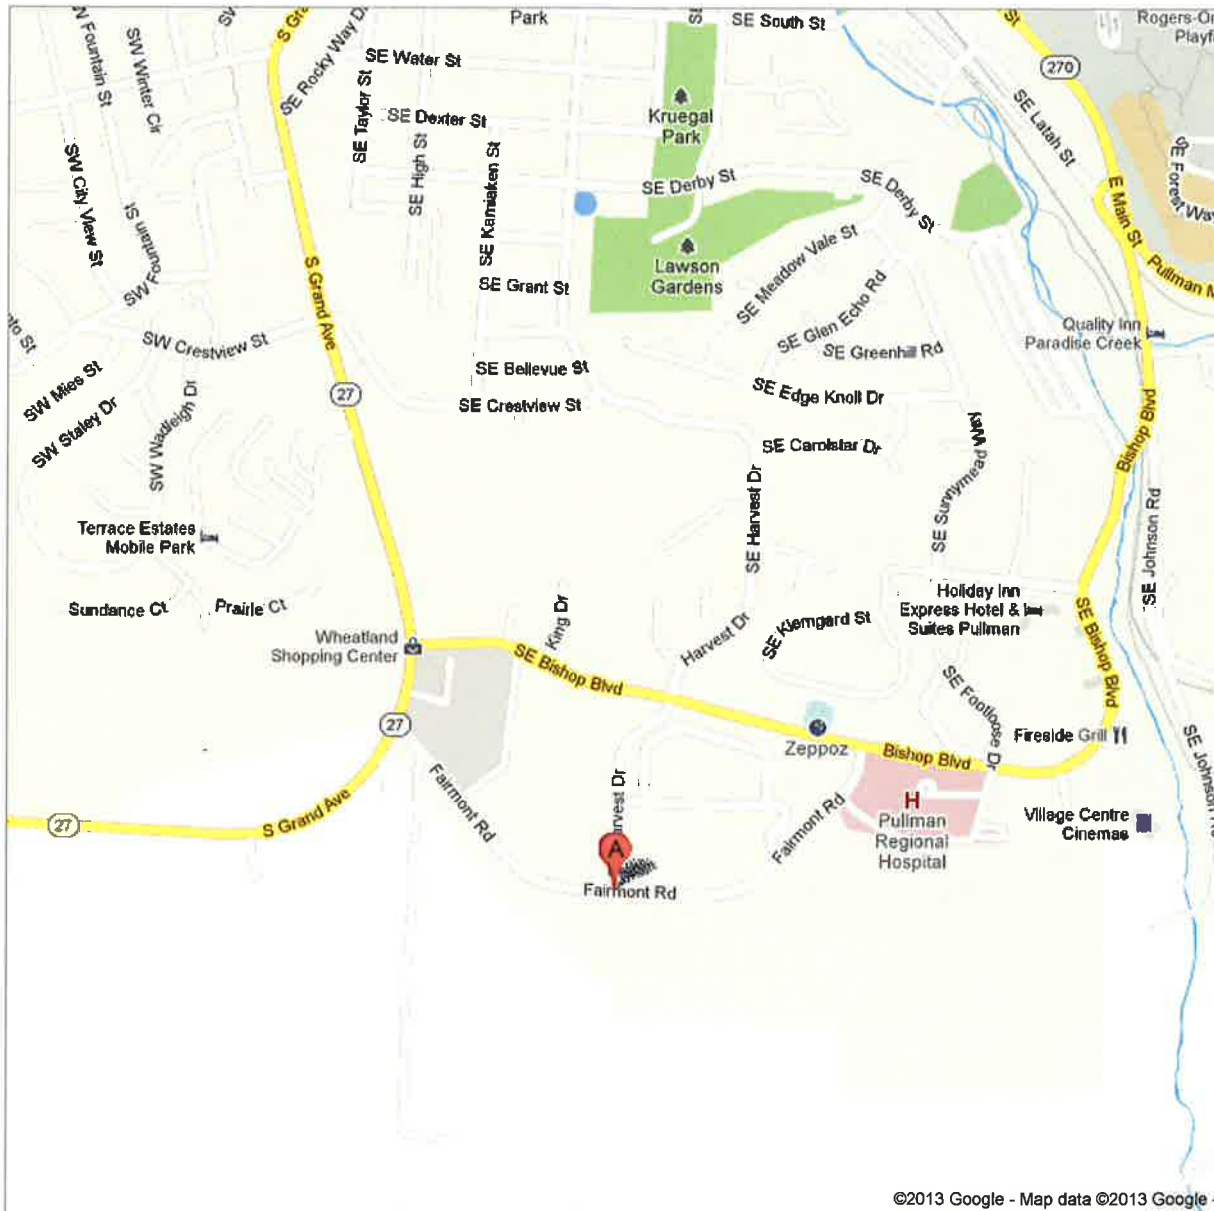

Address **Fairmont Rd**  
**Pullman, WA 99163**

Community Action Center  
350 SE Fairmont Road  
Pullman, WA 99163

©2013 Google - Map data ©2013 Google -